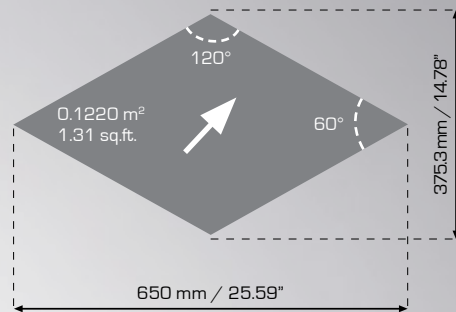

2tec2®
high tech flooring

284, CHAUSSÉE D'AELEBEKE
7700 MOUSCRON, BELGIUM

T +32 (0)56 85 47 47 - INFO@2TEC2.BE

Minimum order quantity = 100 sq. m.

FOLLOW US