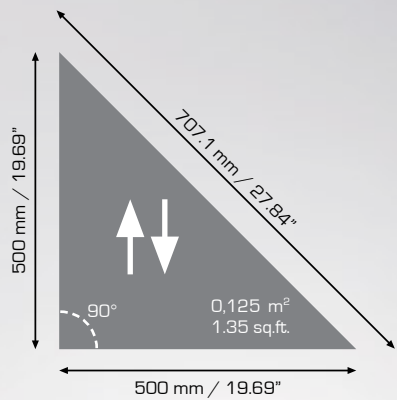

2tec2®
high tech flooring

284, CHAUSSÉE D'AELEBEKE
7700 MOUSCRON, BELGIUM

T +32 (0)56 85 47 47 - INFO@2TEC2.BE

Minimum order quantity = 100 sq. m.

FOLLOW US