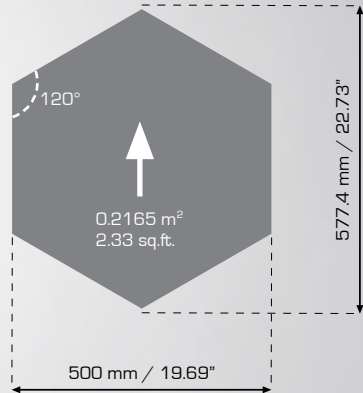

2tec2®
high tech flooring

284, CHAUSSÉE D'AELEBEKE
7700 MOUSCRON, BELGIUM

T +32 (0)56 85 47 47 - INFO@2TEC2.BE

Minimum order quantity = 100 sq. m.

FOLLOW US